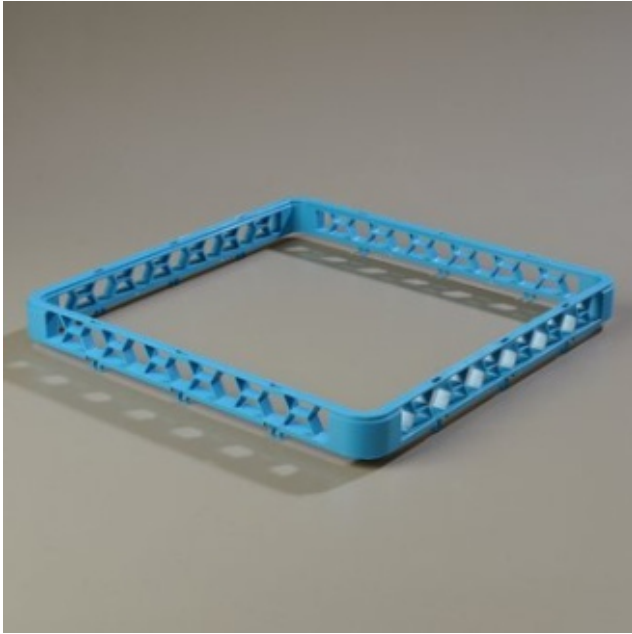

## Tech Specs

	US	Metric
<b>Length</b>	19.75 in	50.16 cm
<b>Width</b>	19.75 in	50.16 cm
<b>Inside Height</b>	1.56 in	3.96 cm
<b>Outside Height</b>	1.75 in	4.45 cm
<b>Material</b>	Polypropylene (PPY)	
<b>Country of Origin</b>	United States	
<b>Harmonized Code</b>	392410.4000	
<b>Freight Class</b>	250	
<b>Case Weight</b>	7.75 lb	3.52 kg
<b>Case Cube</b>	2.77 ft3	0.08 m3
<b>Case Length</b>	21.00 in	53.34 cm
<b>Case Width</b>	21.00 in	53.34 cm
<b>Case Height</b>	10.87 in	27.61 cm
<b>Pallet Case Qty</b>	16	
<b>Pallet Tier</b>	4	
<b>Pallet High</b>	4	

## Features

- Perfect for large cocktail glasses and delicate wine stems with oversize bowls
- Compartment size: 4-7/16" x 4-7/16"
- Accommodates glasses up to 4-3/16" in diameter